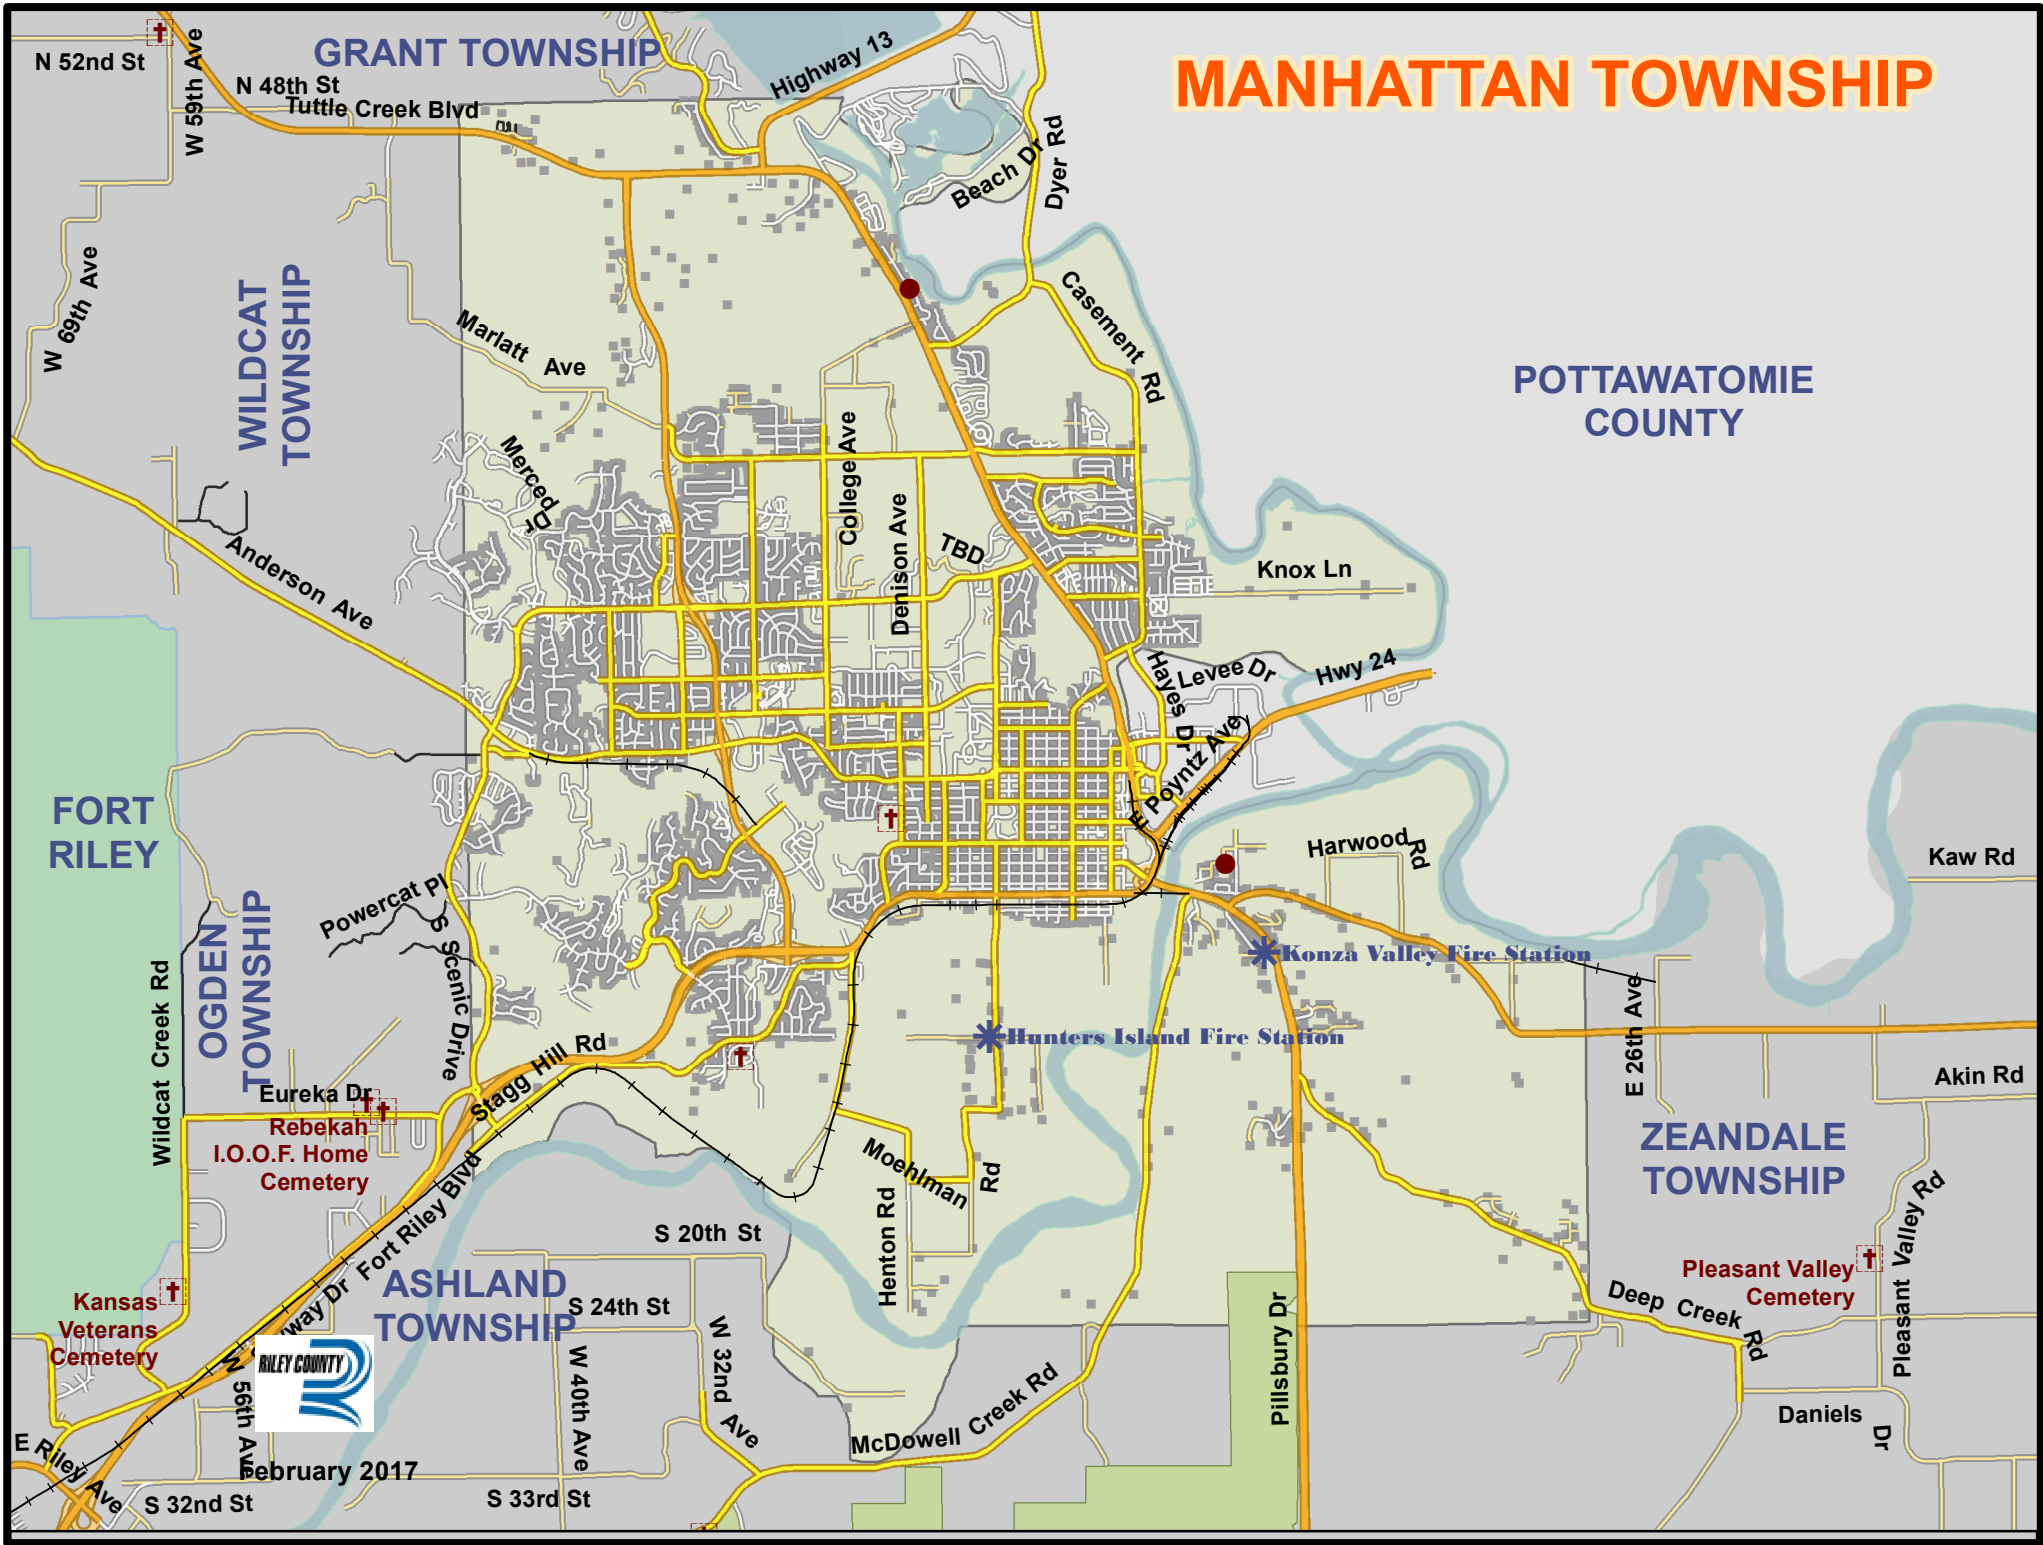

MANHATTAN TOWNSHIP

WILDCAT TOWNSHIP

FORT RILEY

OGDAN TOWNSHIP

ASHLAND TOWNSHIP

ZEANDALE TOWNSHIP

POTTAWATOMIE COUNTY

February 2017