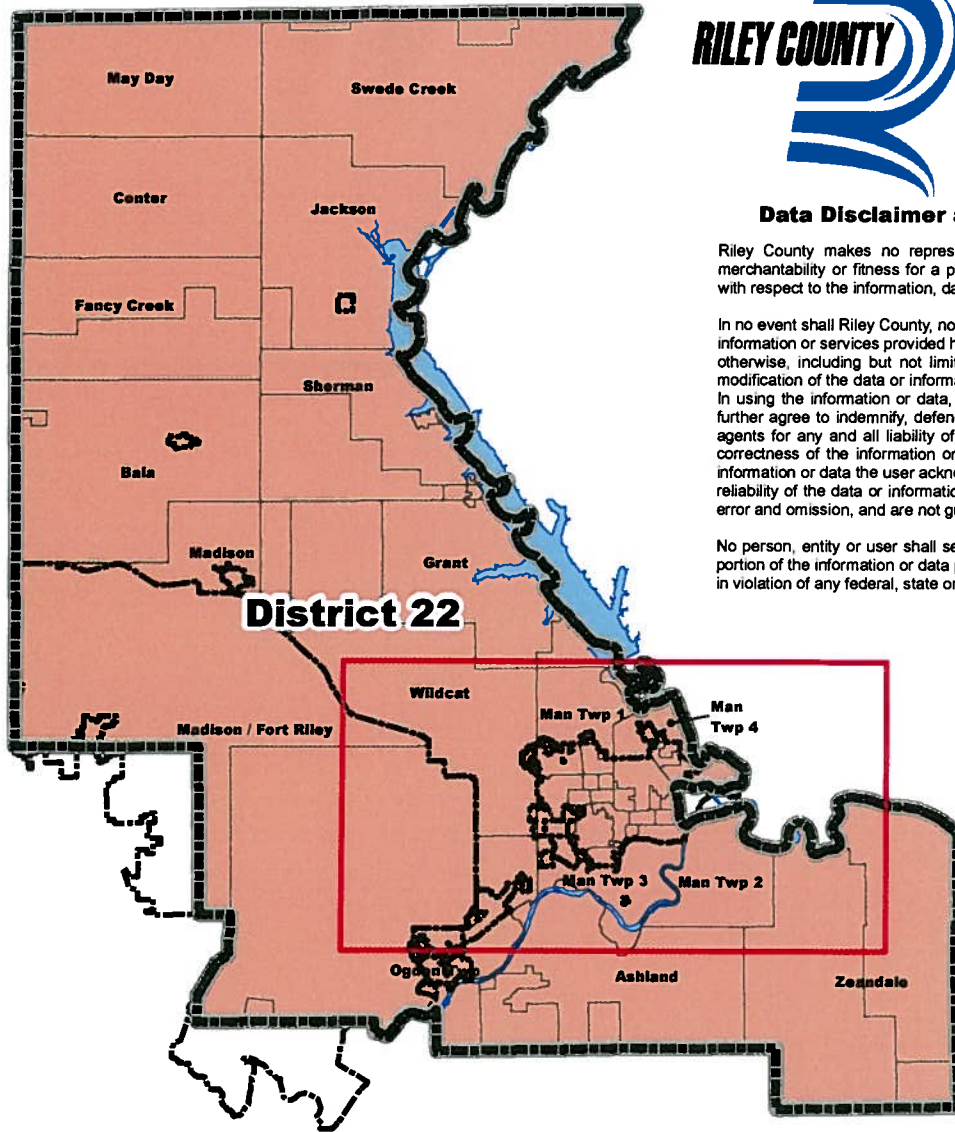

Riley County Kansas Senate District Map

Data Disclaimer and Restrictions on Information Usage

Riley County makes no representation of any kind, including, but not limited to, warranties of merchantability or fitness for a particular purpose or use, nor are any such warranties to be implied with respect to the information, data or services furnished herein.

-  Riley County
-  Fort Riley
-  City Limits
-  Voting Districts
-  District 22