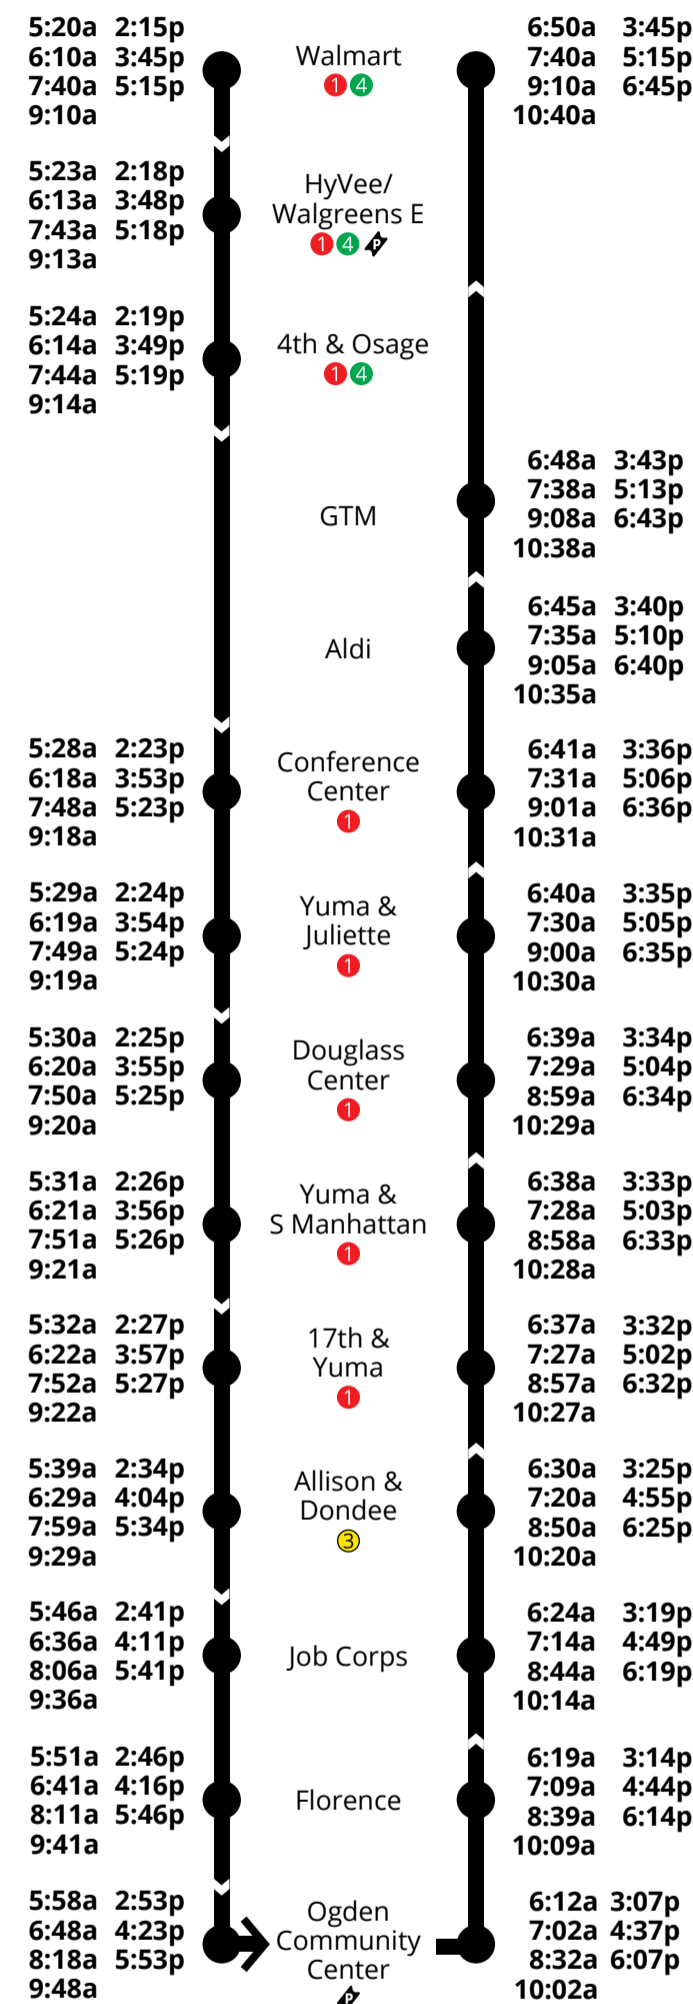

18

First stop: Walmart at 5:20a
Final stop: Walmart at 6:45p
Operates Mon - Fri