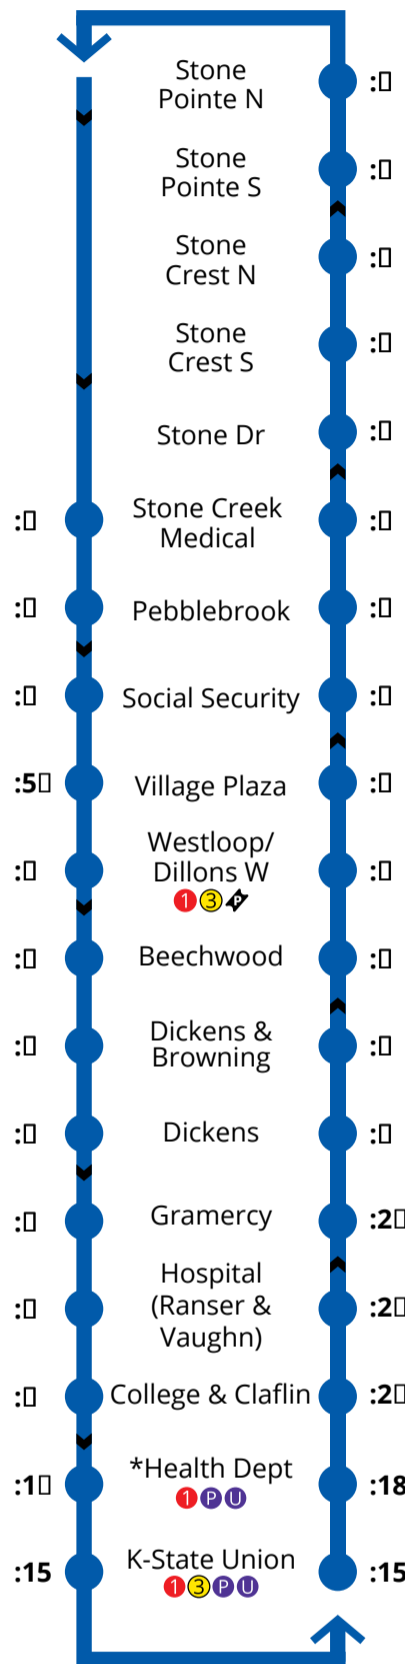

COVID-19 Routes (December 21, 2020)

1

First stop: Candlewood N at 7:00a
Final stop: Candlewood N at 7:27p

2

Mon-Fri:
First stop: K-State Union at 7:15a
Final stop: K-State Union at 7:15p

Sat: 2-Hour Frequency:
9:15a, 11:15a, 1:15p, 3:15p, 5:15p, 7:15p

*On Saturday's the bus will stop at Lafene instead of the Health Department

3

Mon-Fri:
First stop: Westloop at 7:00a
Final stop: Westloop at 6:57p

Sat: 2-Hour Frequency:
10a, 12a, 2p, 4p, 6p

4

First stop: Walmart at 7:00a
Final stop: Walmart at 6:34p

Saturday
9am - 7pm

Fares and Bus Passes

Single Fare
K-State ID: Free
Youth (0-6): Free
Youth (7-17): \$0.50
*Adults (18-59): \$1.00
Seniors (60+): \$0.50

All transfers are free!

Please let the driver know if you would like to make a transfer when you board the bus.
*Visit the aTa Bus website to see if you qualify for half-fare.

Legend:

- Standard Routes:** 1 (Red), 2 (Blue), 3 (Yellow)
- Express Route:** 4 (Green)
- Jardine:** Purple dotted line
- Bus Stop:** Circle with a dot
- Transfer Stop:** Circle with a red dot
- Bus Pass Sold Here:** Bus icon with a 'P' symbol
- School Near Bus Stop:** House icon with a schoolhouse symbol