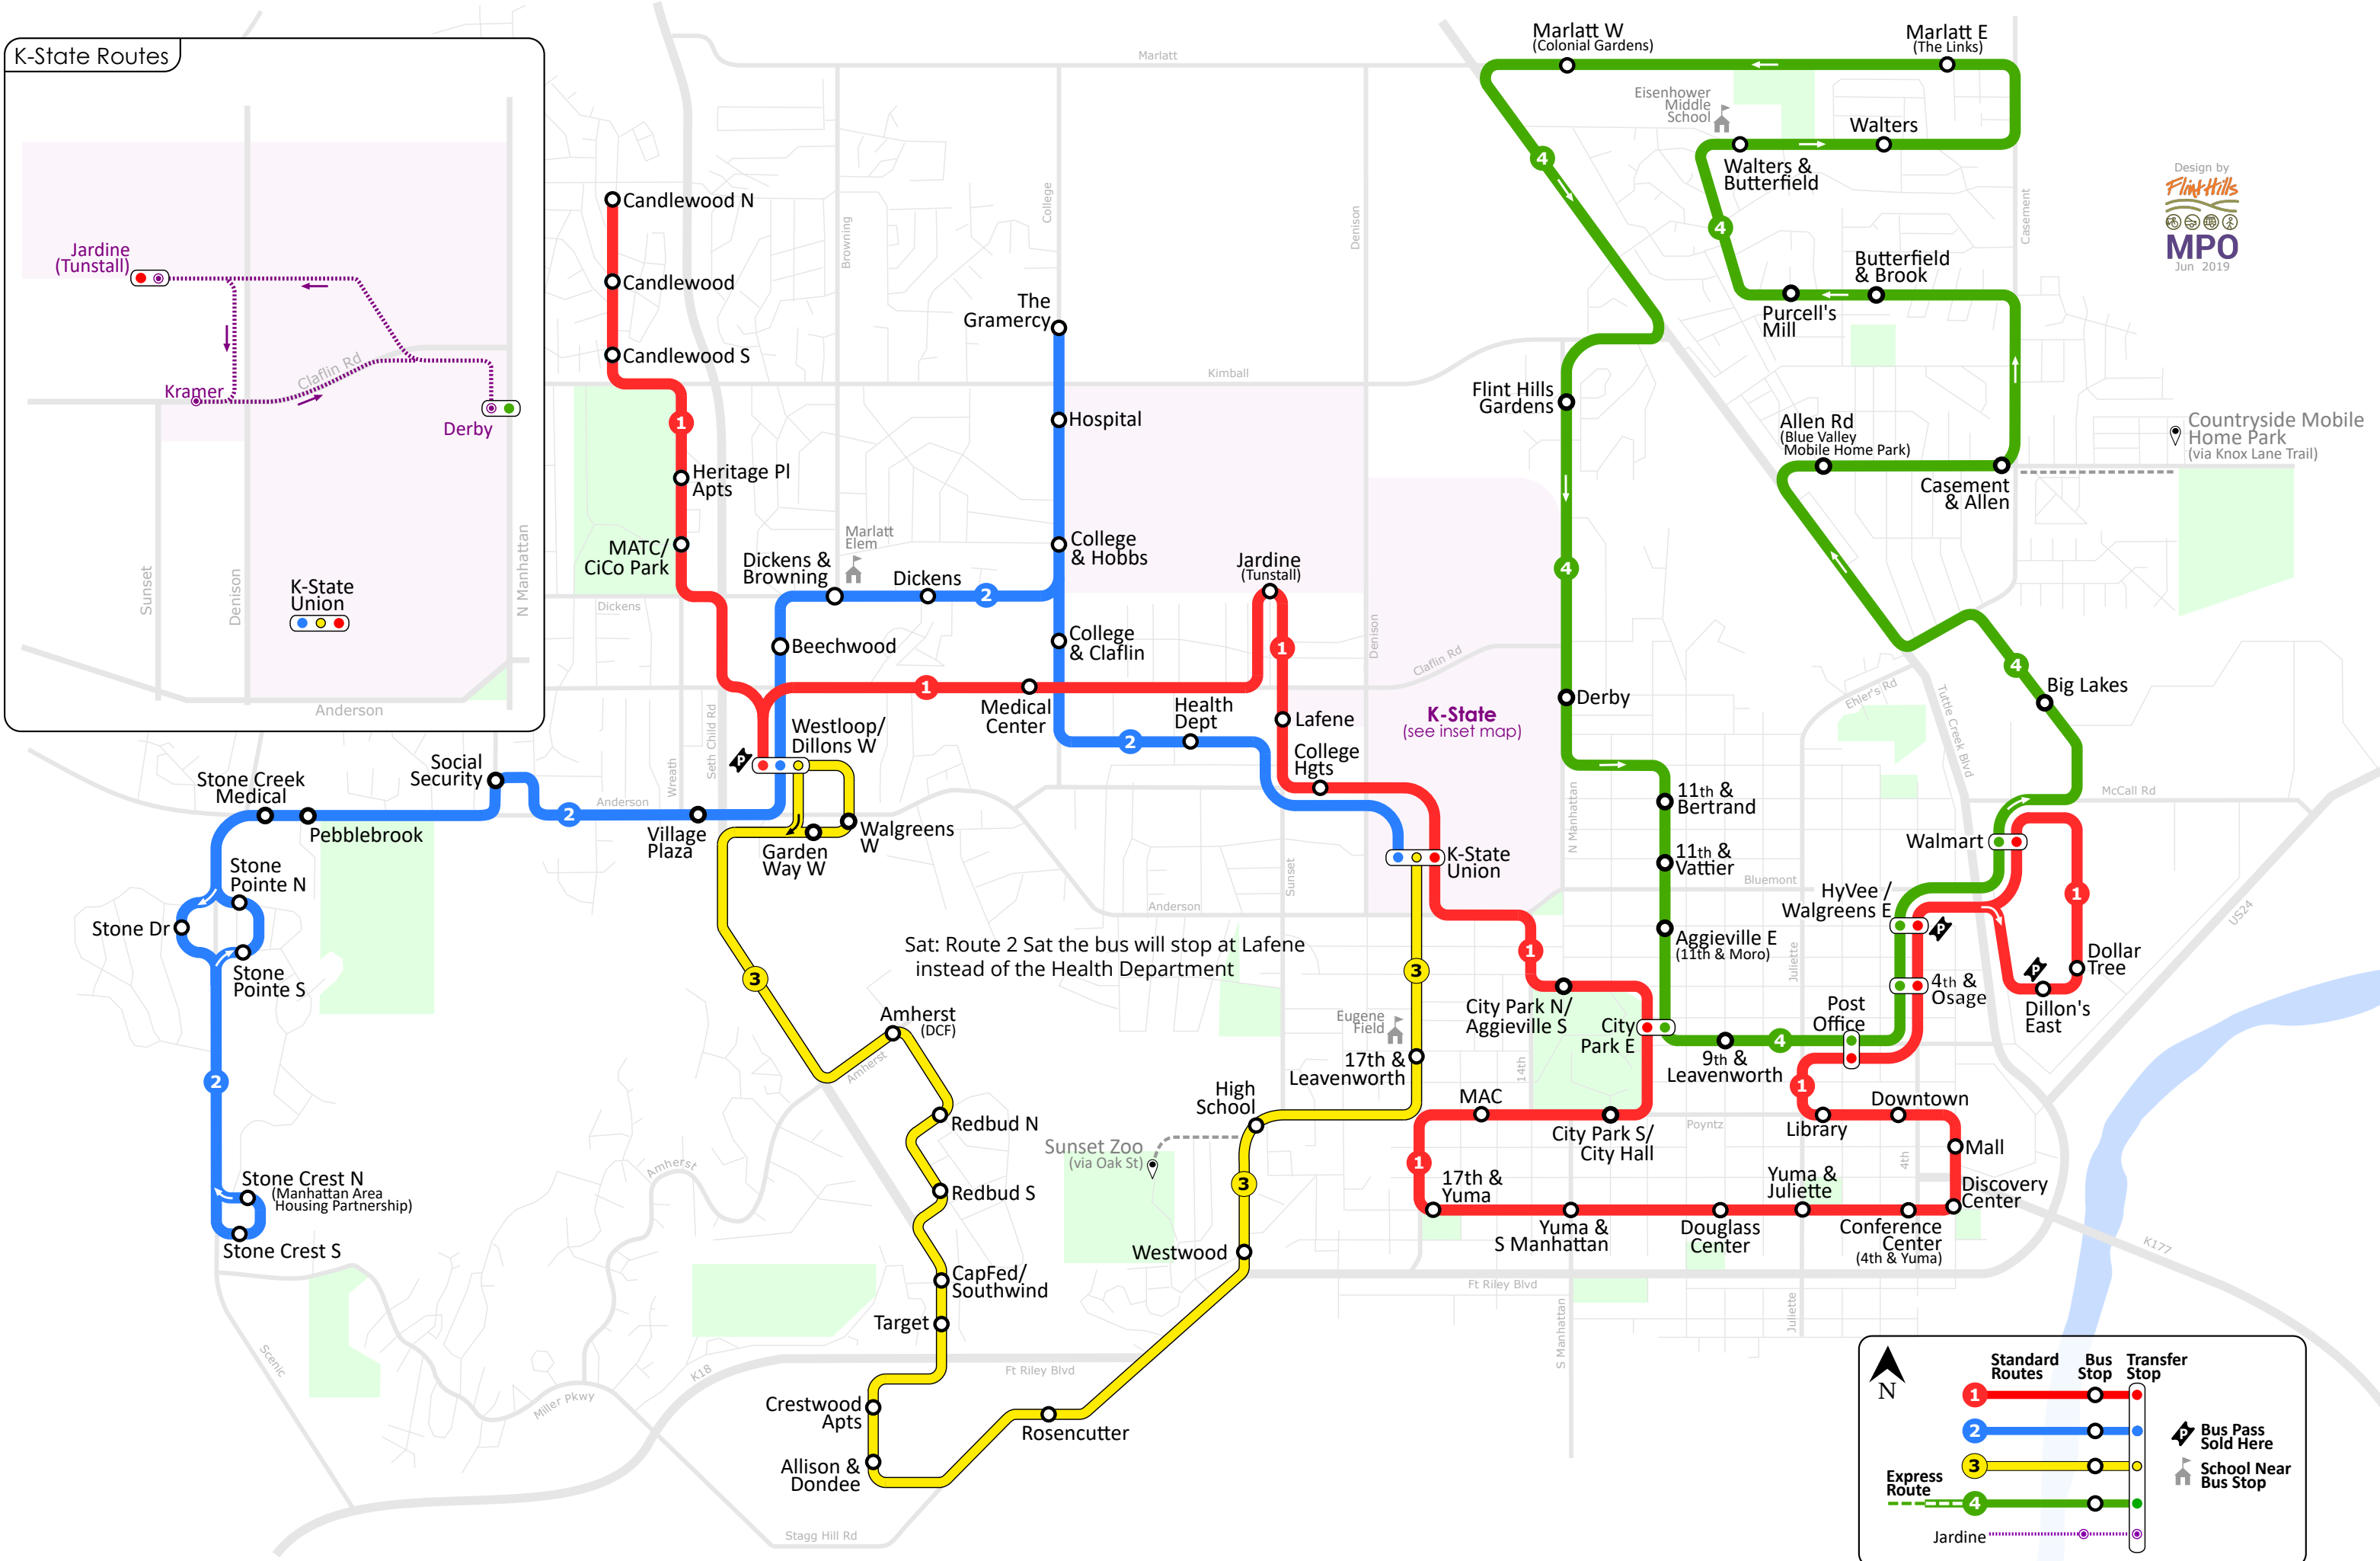

COVID-19 Routes (December 21, 2020)

1

First stop: Candlewood N at 7:00a
Final stop: Candlewood N at 7:27p

2

Mon-Fri:
First stop: K-State Union at 7:15a
Final stop: K-State Union at 7:15p

Sat: 2-Hour Frequency:
9:15a, 11:15a, 1:15p, 3:15p, 5:15p, 7:15p

*On Saturday's the bus will stop at Lafene instead of the Health Department

3

Mon-Fri:
First stop: Westloop at 7:00a
Final stop: Westloop at 6:57p

Sat: 2-Hour Frequency:
10a, 12a, 2p, 4p, 6p

4

First stop: Walmart at 7:00a
Final stop: Walmart at 6:34p

Use Your Smartphone to Plan Your Trip

Use Google Transit online or through your Google Maps App to plan your next aTa Bus trip.

www.google.com/transit

K-State Routes

Design by
Flint Hills
MPO
 Jun 2019

Sat: Route 2 Sat the bus will stop at Lafene instead of the Health Department

Legend:

- Standard Routes:** 1 (Red), 2 (Blue), 3 (Yellow)
- Express Route:** 4 (Green)
- Jardine:** Purple dotted line
- Bus Stop:** Circle with a dot
- Transfer Stop:** Circle with a red dot
- Bus Pass Sold Here:** Bus icon with a 'P' symbol
- School Near Bus Stop:** House icon with a schoolhouse symbol