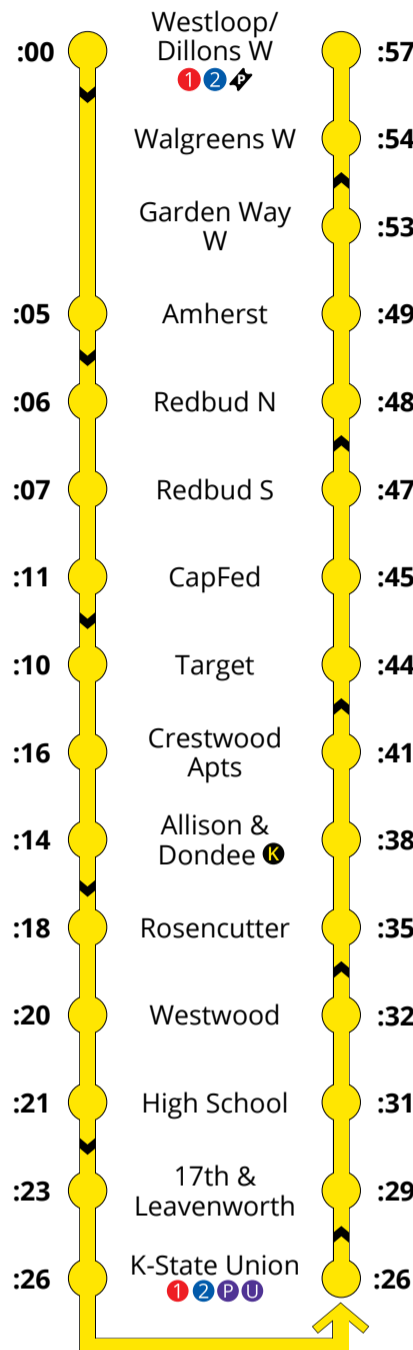

COVID-19 Routes (December 21, 2020)

1

First stop: Candlewood N at 7:00a
Final stop: Candlewood N at 7:27p

2

Mon-Fri:
First stop: K-State Union at 7:15a
Final stop: K-State Union at 7:15p

Sat: 2-Hour Frequency:
9:15a, 11:15a, 1:15p, 3:15p, 5:15p, 7:15p

*On Saturday's the bus will stop at Lafene instead of the Health Department

3

Mon-Fri:
First stop: Westloop at 7:00a
Final stop: Westloop at 6:57p

Sat: 2-Hour Frequency:
10a, 12a, 2p, 4p, 6p

4

First stop: Walmart at 7:00a
Final stop: Walmart at 6:34p

Saturday
9am - 7pm

Fares and Bus Passes

Single Fare
K-State ID: Free
Youth (0-6): Free
Youth (7-17): \$0.50
*Adults (18-59): \$1.00
Seniors (60+): \$0.50

All transfers are free!

Please let the driver know if you would like to make a transfer when you board the bus.
*Visit the aTa Bus website to see if you qualify for half-fare.

Legend:

- Standard Routes:** 1 (Red), 2 (Blue), 3 (Yellow)
- Express Route:** 4 (Green)
- Jardine:** Purple dotted line
- Bus Stop:** Circle with a dot
- Transfer Stop:** Circle with a red dot
- Bus Pass Sold Here:** Bus icon with a 'P' symbol
- School Near Bus Stop:** House icon with a schoolhouse symbol