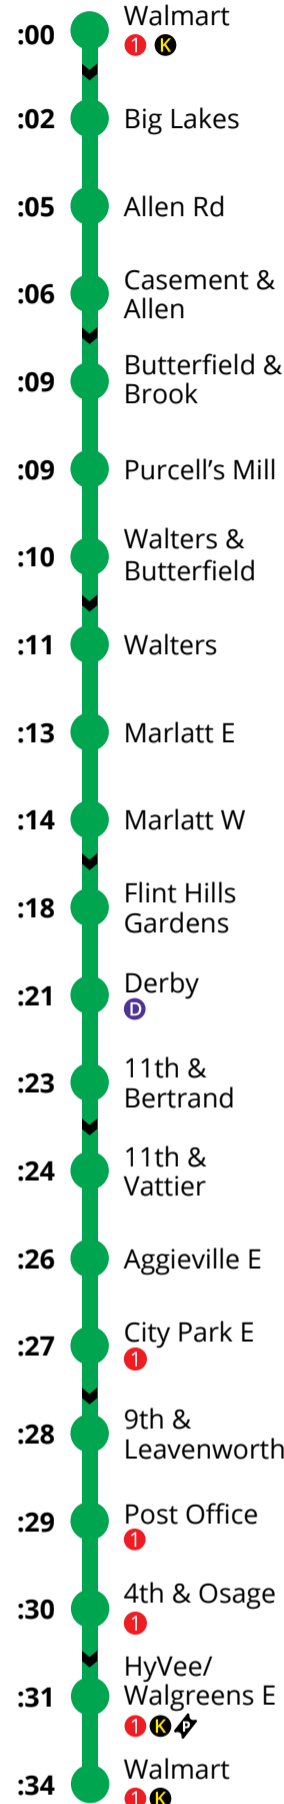

COVID-19 Routes (December 21, 2020)

1

First stop: Candlewood N at 7:00a
Final stop: Candlewood N at 7:27p

2

Mon-Fri:
First stop: K-State Union at 7:15a
Final stop: K-State Union at 7:15p

Sat: 2-Hour Frequency:
9:15a, 11:15a, 1:15p, 3:15p, 5:15p, 7:15p

*On Saturday's the bus will stop at Lafene instead of the Health Department

3

Mon-Fri:
First stop: Westloop at 7:00a
Final stop: Westloop at 6:57p

Sat: 2-Hour Frequency:
10a, 12a, 2p, 4p, 6p

4

First stop: Walmart at 7:00a
Final stop: Walmart at 6:34p

Saturday
9am - 7pm

Fares and Bus Passes

Single Fare
K-State ID: Free
Youth (0-6): Free
Youth (7-17): \$0.50
*Adults (18-59): \$1.00
Seniors (60+): \$0.50

All transfers are free!

Please let the driver know if you would like to make a transfer when you board the bus.
*Visit the aTa Bus website to see if you qualify for half-fare.