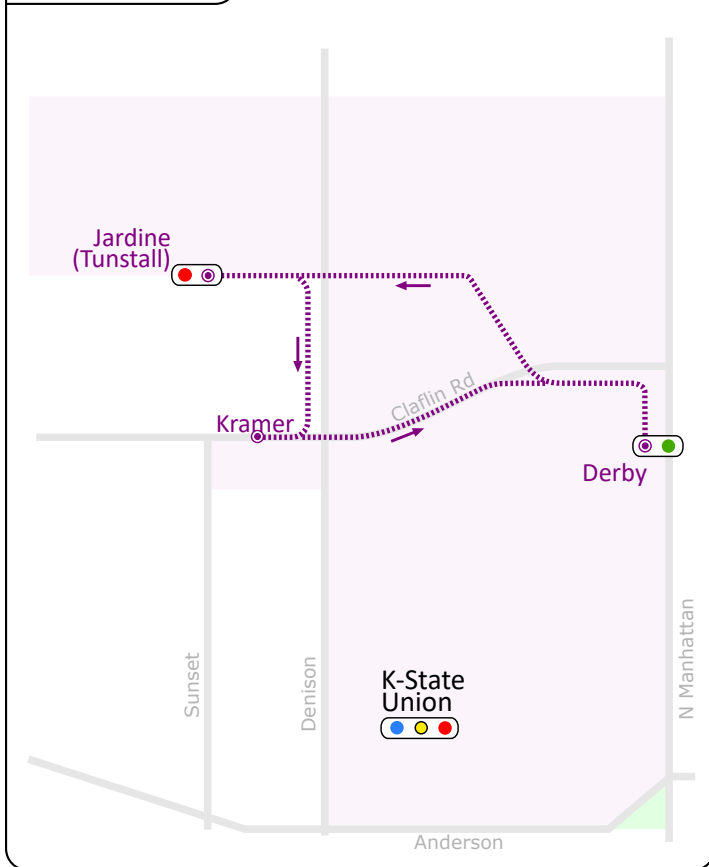

COVID-19 Routes (December 21, 2020)

1

First stop: Candlewood N at 7:00a
Final stop: Candlewood N at 7:27p

2

Mon-Fri:
First stop: K-State Union at 7:15a
Final stop: K-State Union at 7:15p

Sat: 2-Hour Frequency:
9:15a, 11:15a, 1:15p, 3:15p, 5:15p, 7:15p

*On Saturday's the bus will stop at Lafene instead of the Health Department

3

Mon-Fri:
First stop: Westloop at 7:00a
Final stop: Westloop at 6:57p

Sat: 2-Hour Frequency:
10a, 12a, 2p, 4p, 6p

4

First stop: Walmart at 7:00a
Final stop: Walmart at 6:34p

Saturday
9am - 7pm

Fares and Bus Passes

Single Fare
K-State ID: Free
Youth (0-6): Free
Youth (7-17): \$0.50
*Adults (18-59): \$1.00
Seniors (60+): \$0.50

All transfers are free!

Please let the driver know if you would like to make a transfer when you board the bus.
*Visit the aTa Bus website to see if you qualify for half-fare.

Use Your Smartphone to Plan Your Trip

Use Google Transit online or through your Google Maps App to plan your next aTa Bus trip.

www.google.com/transit

K-State Routes

Design by
Flint Hills
MPO
 Jun 2019

Sat: Route 2 Sat the bus will stop at Lafene instead of the Health Department