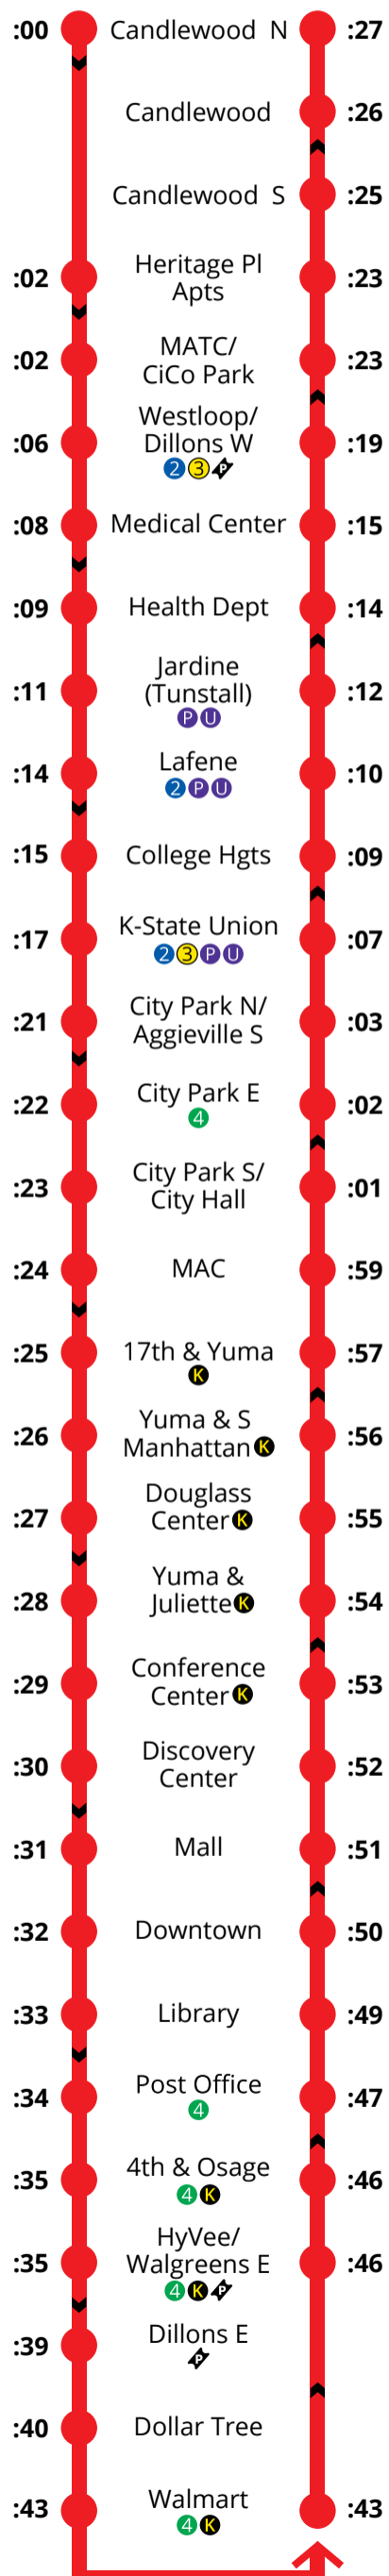

COVID-19 Routes (December 21, 2020)

1

First stop: Candlewood N at 7:00a
Final stop: Candlewood N at 7:27p

2

Mon-Fri:
First stop: K-State Union at 7:15a
Final stop: K-State Union at 7:15p

Sat: 2-Hour Frequency:
9:15a, 11:15a, 1:15p, 3:15p, 5:15p, 7:15p

*On Saturday's the bus will stop at Lafene instead of the Health Department

3

Mon-Fri:
First stop: Westloop at 7:00a
Final stop: Westloop at 6:57p

Sat: 2-Hour Frequency:
10a, 12a, 2p, 4p, 6p

4

First stop: Walmart at 7:00a
Final stop: Walmart at 6:34p

Saturday
9am - 7pm

Fares and Bus Passes

Single Fare
K-State ID: Free
Youth (0-6): Free
Youth (7-17): \$0.50
*Adults (18-59): \$1.00
Seniors (60+): \$0.50

All transfers are free!

Please let the driver know if you would like to make a transfer when you board the bus.
*Visit the aTa Bus website to see if you qualify for half-fare.

Legend:

- Standard Routes:** 1 (Red), 2 (Blue), 3 (Yellow)
- Express Route:** 4 (Green)
- Jardine:** Purple dotted line
- Bus Stop:** Circle with a dot
- Transfer Stop:** Circle with a red dot
- Bus Pass Sold Here:** Bus icon with a 'P' symbol
- School Near Bus Stop:** House icon with a schoolhouse symbol