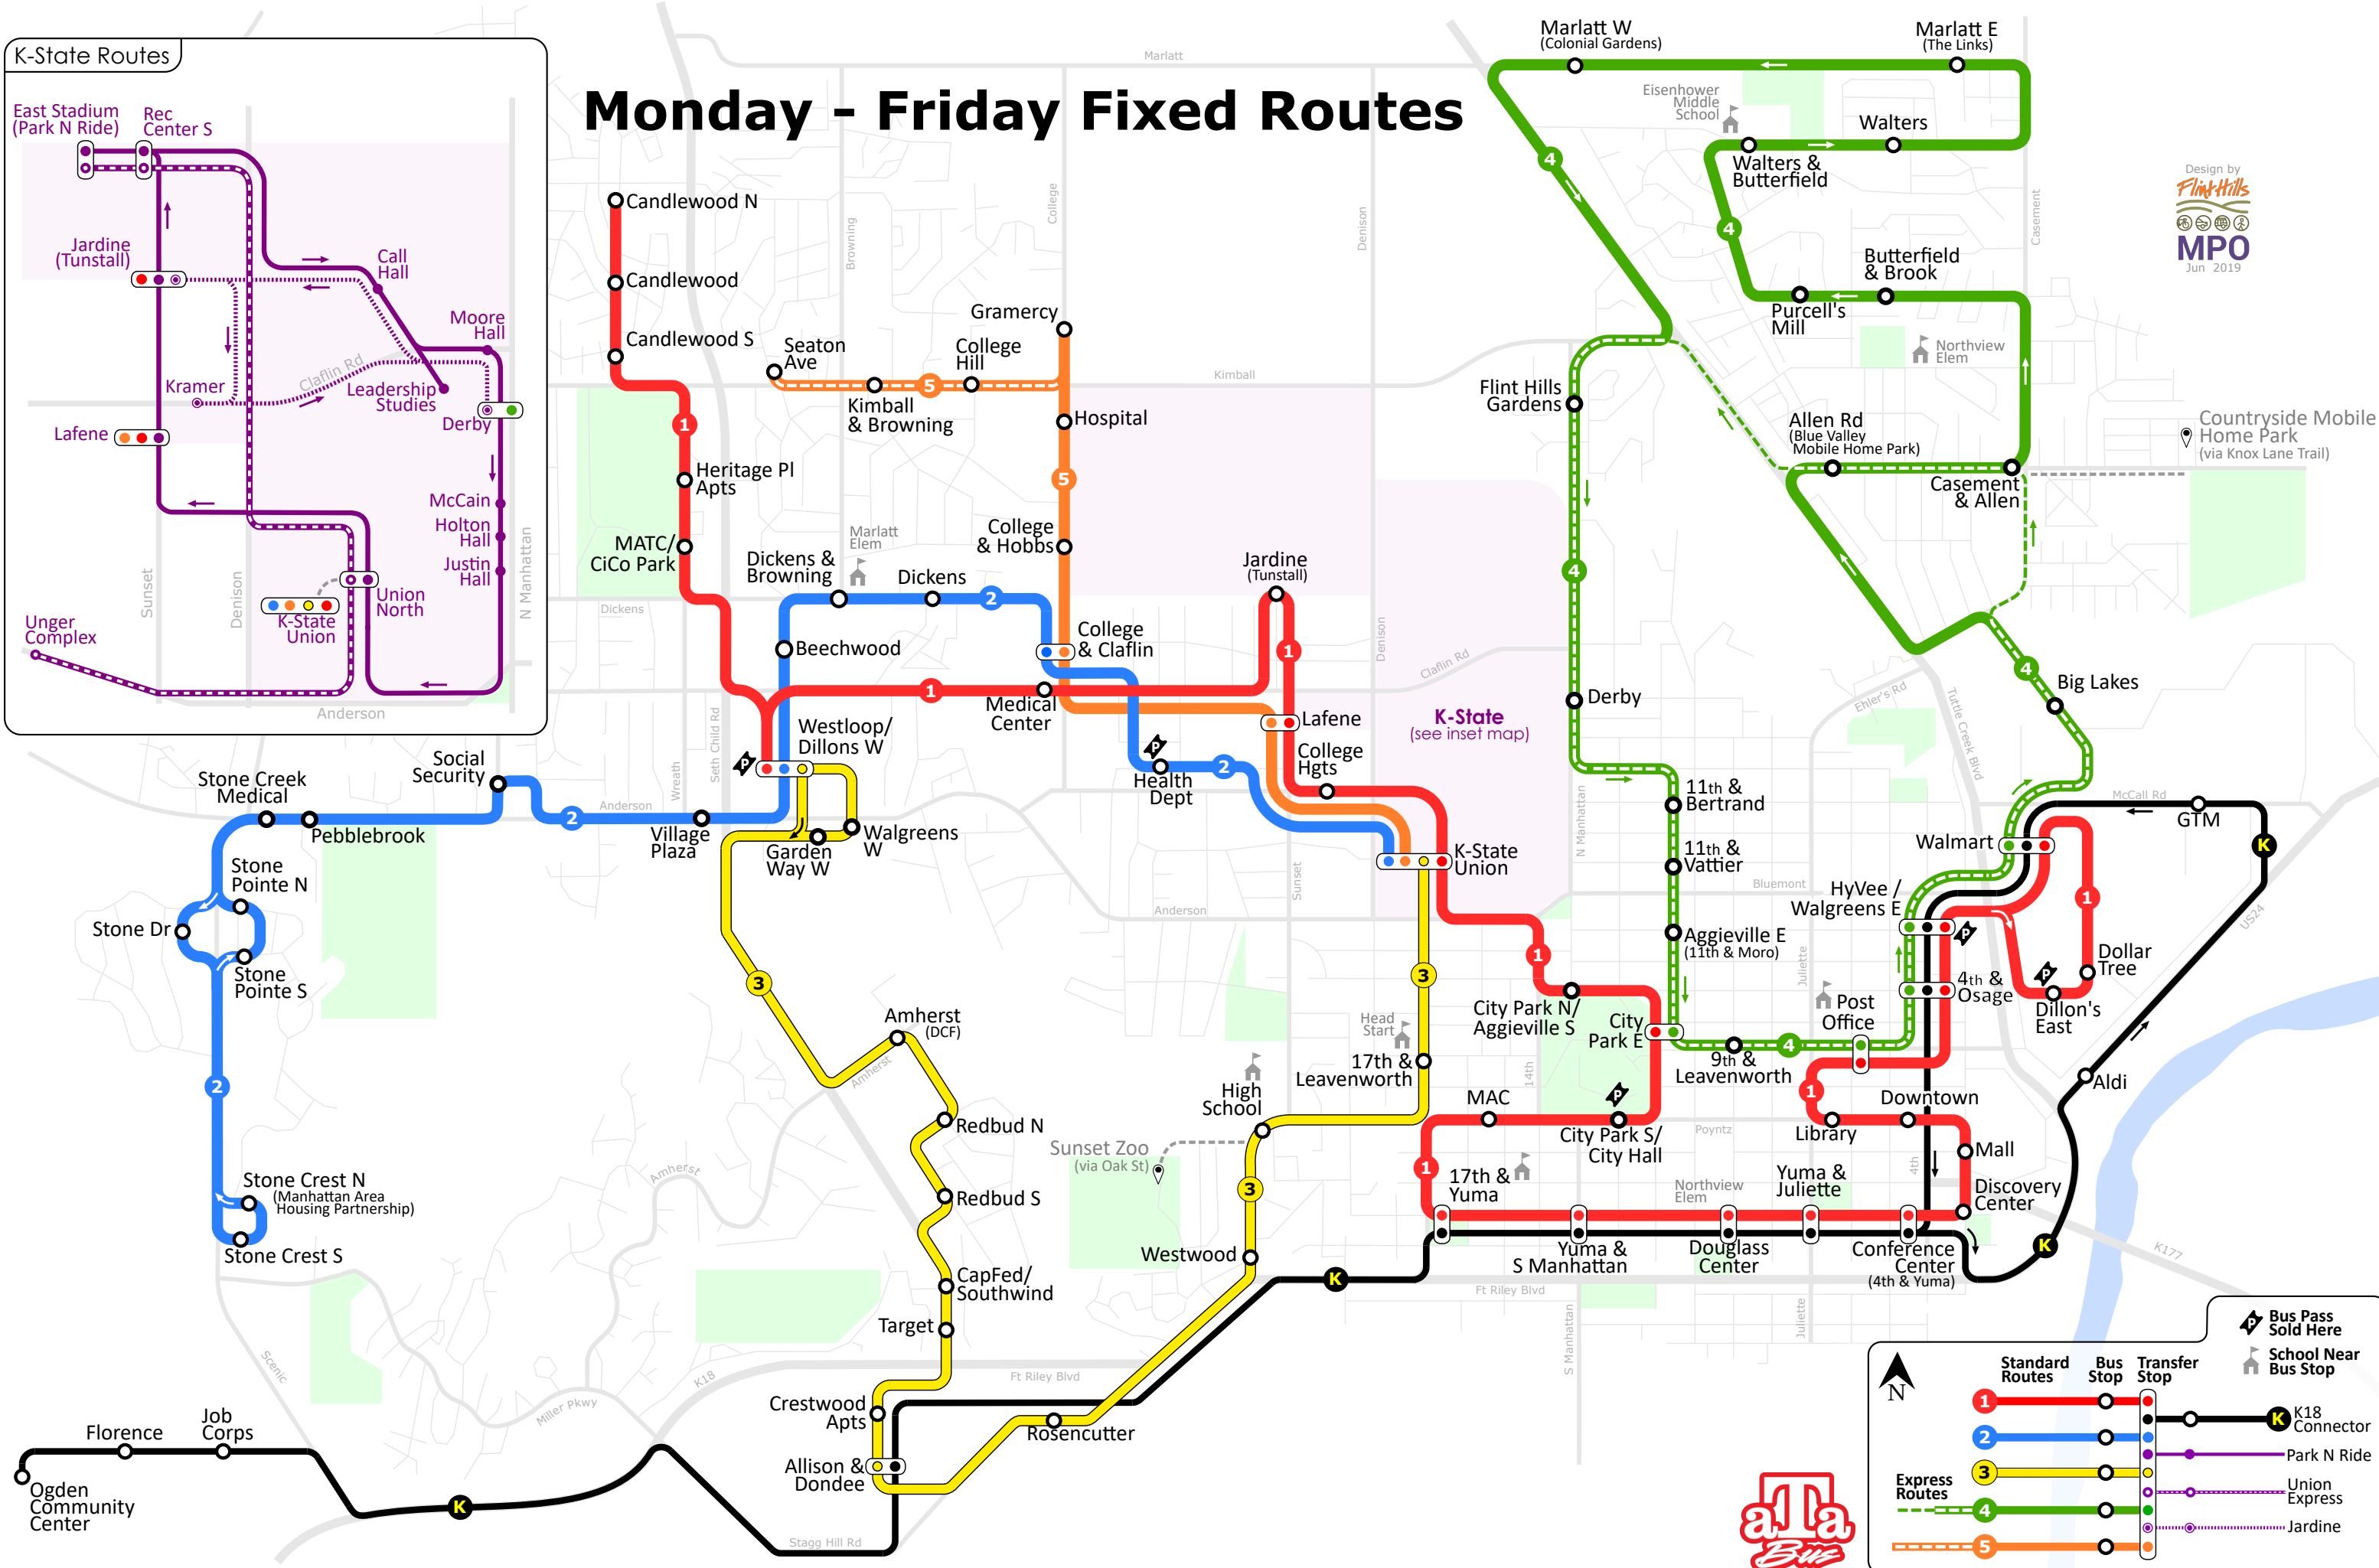

Monday - Friday Fixed Routes

Design by
Flint Hills
MPO
 Jun 2019

Legend:

- Standard Routes:** 1 (Red), 2 (Blue), 3 (Yellow), 4 (Green), 5 (Orange)
- Express Routes:** 4 (Green dashed), 5 (Orange dashed)
- Transfer Stop:** Indicated by a red dot on a route line.
- Bus Stop:** Indicated by a black circle.
- School Near Bus Stop:** Indicated by a house icon.
- K18 Connector:** Indicated by a black circle with a 'K'.
- Park N Ride:** Indicated by a purple circle.
- Union Express:** Indicated by a purple circle with a dot.
- Jardine:** Indicated by a purple circle with a dot.