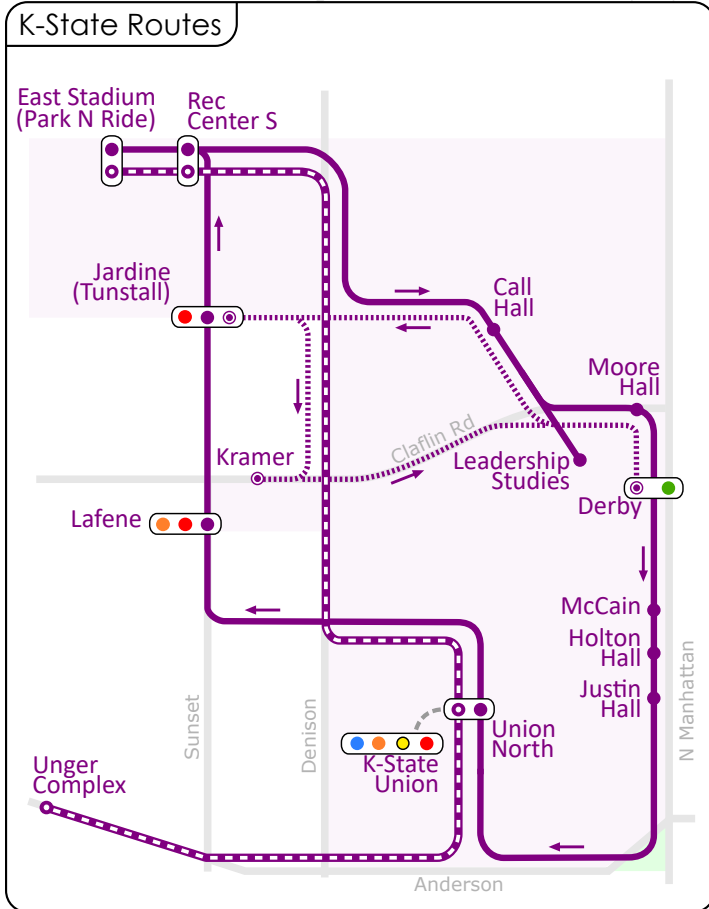

Monday - Friday Fixed Routes

Design by
Flint Hills
MPO
 Jun 2019

Legend:

- Standard Routes:** 1 (Red), 2 (Blue), 3 (Yellow), 4 (Green), 5 (Orange)
- Express Routes:** 4 (Green dashed), 5 (Orange dashed)
- Transfer Stop:** Indicated by a red dot on a route line.
- Bus Stop:** Indicated by a black circle.
- School Near Bus Stop:** Indicated by a house icon.
- K18 Connector:** Indicated by a black circle with a 'K'.
- Park N Ride:** Indicated by a purple circle.
- Union Express:** Indicated by a purple circle with a dot.
- Jardine:** Indicated by a purple circle with a dot.