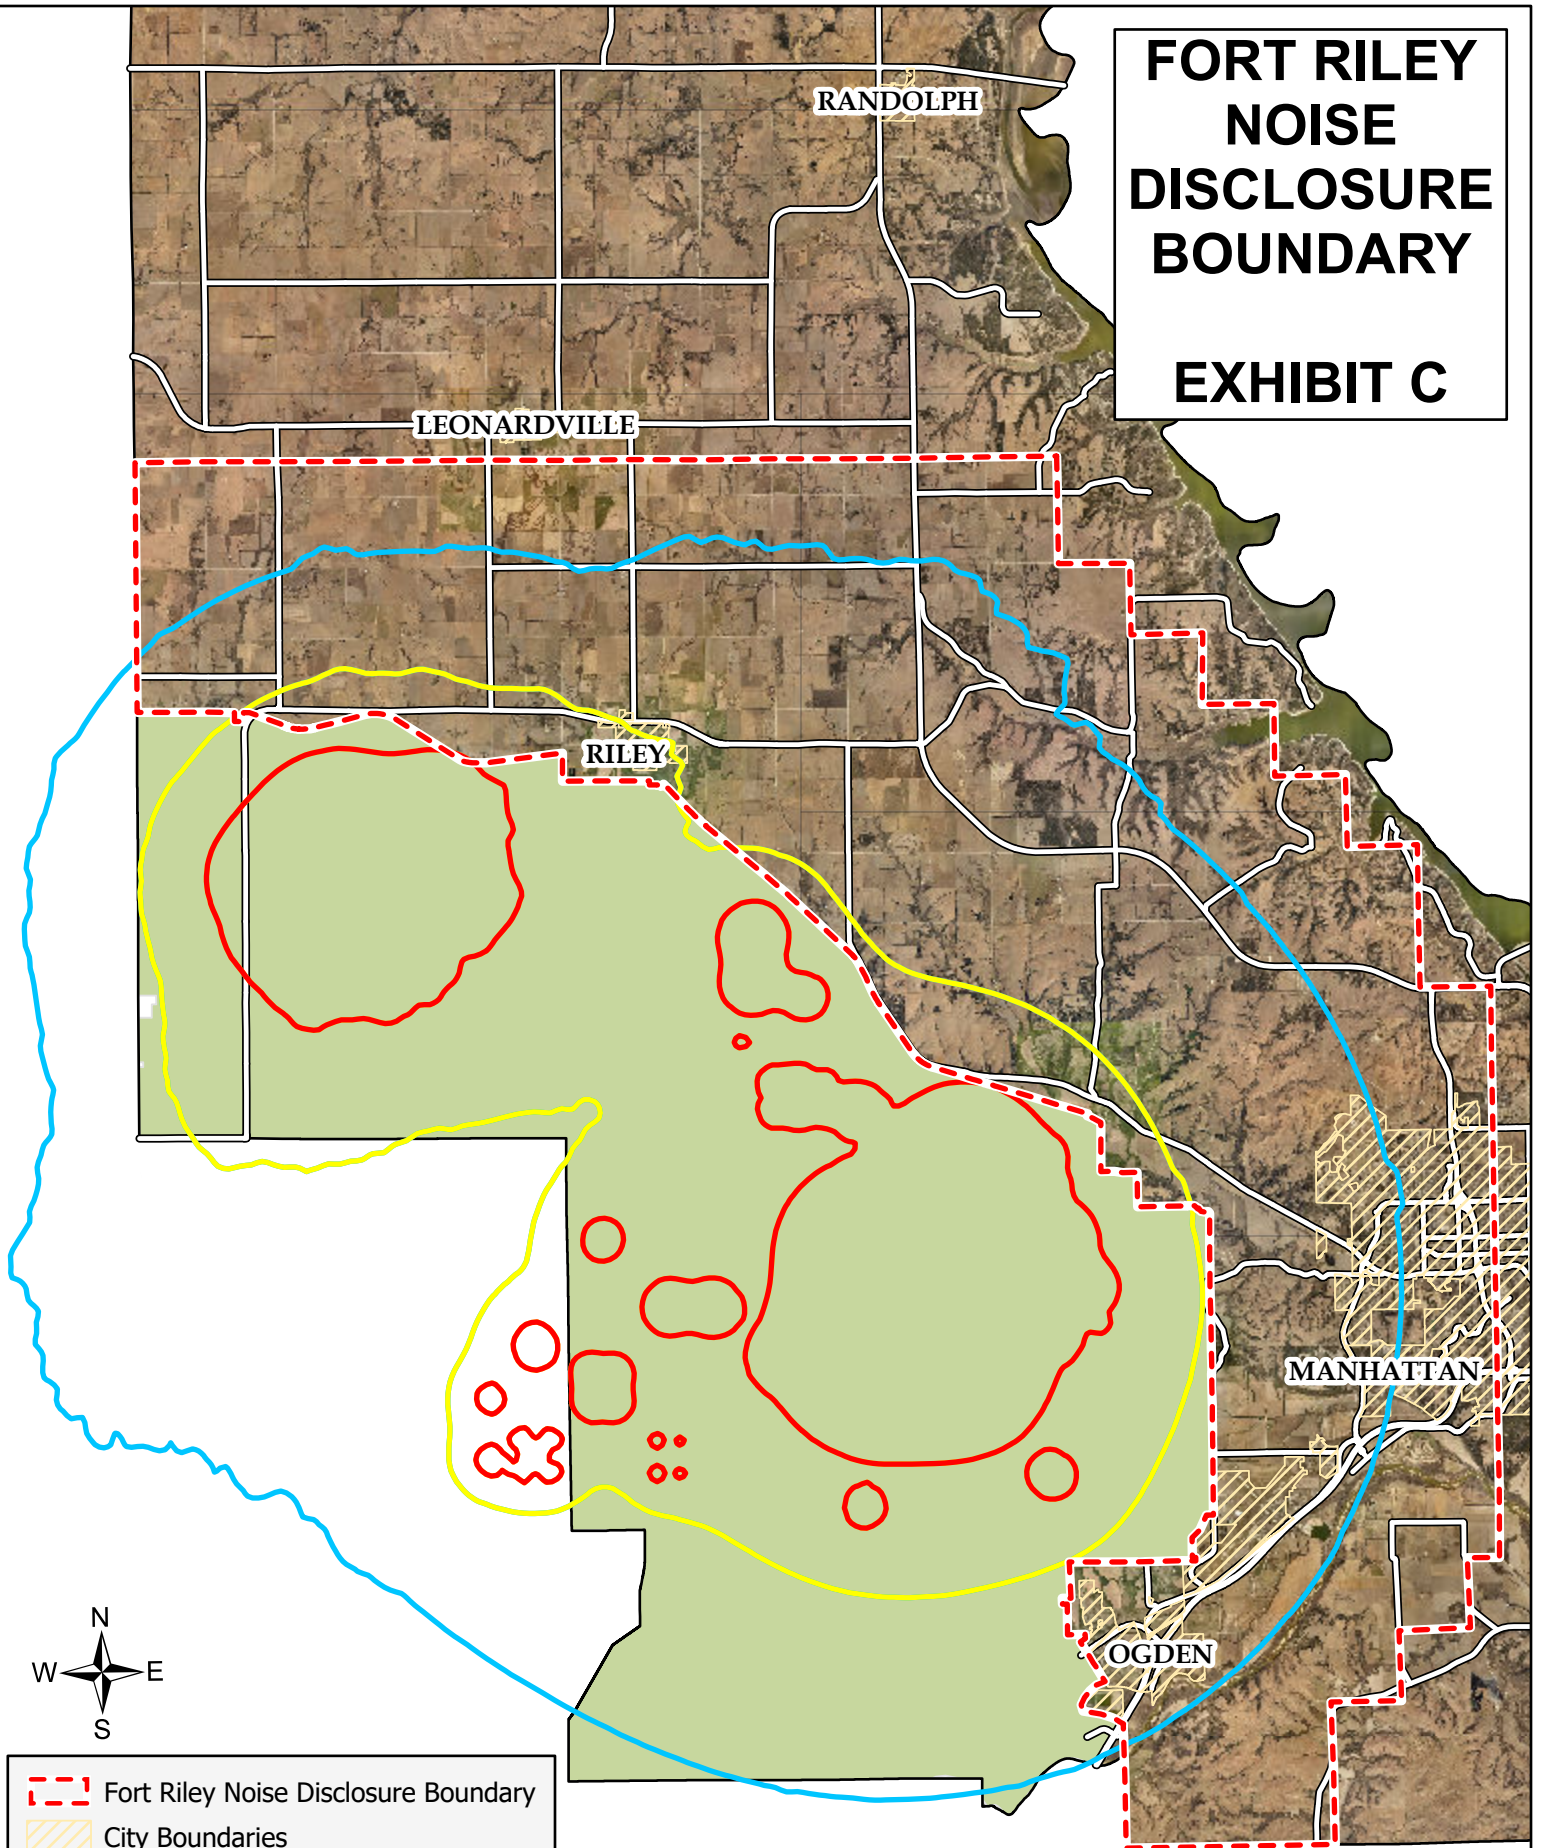

# FORT RILEY NOISE DISCLOSURE BOUNDARY

## EXHIBIT C

-  Fort Riley Noise Disclosure Boundary
-  City Boundaries
-  CDNL 57 (LUPZ)
-  CDNL 62 (Zone II)
-  CDNL 70 (Zone III)