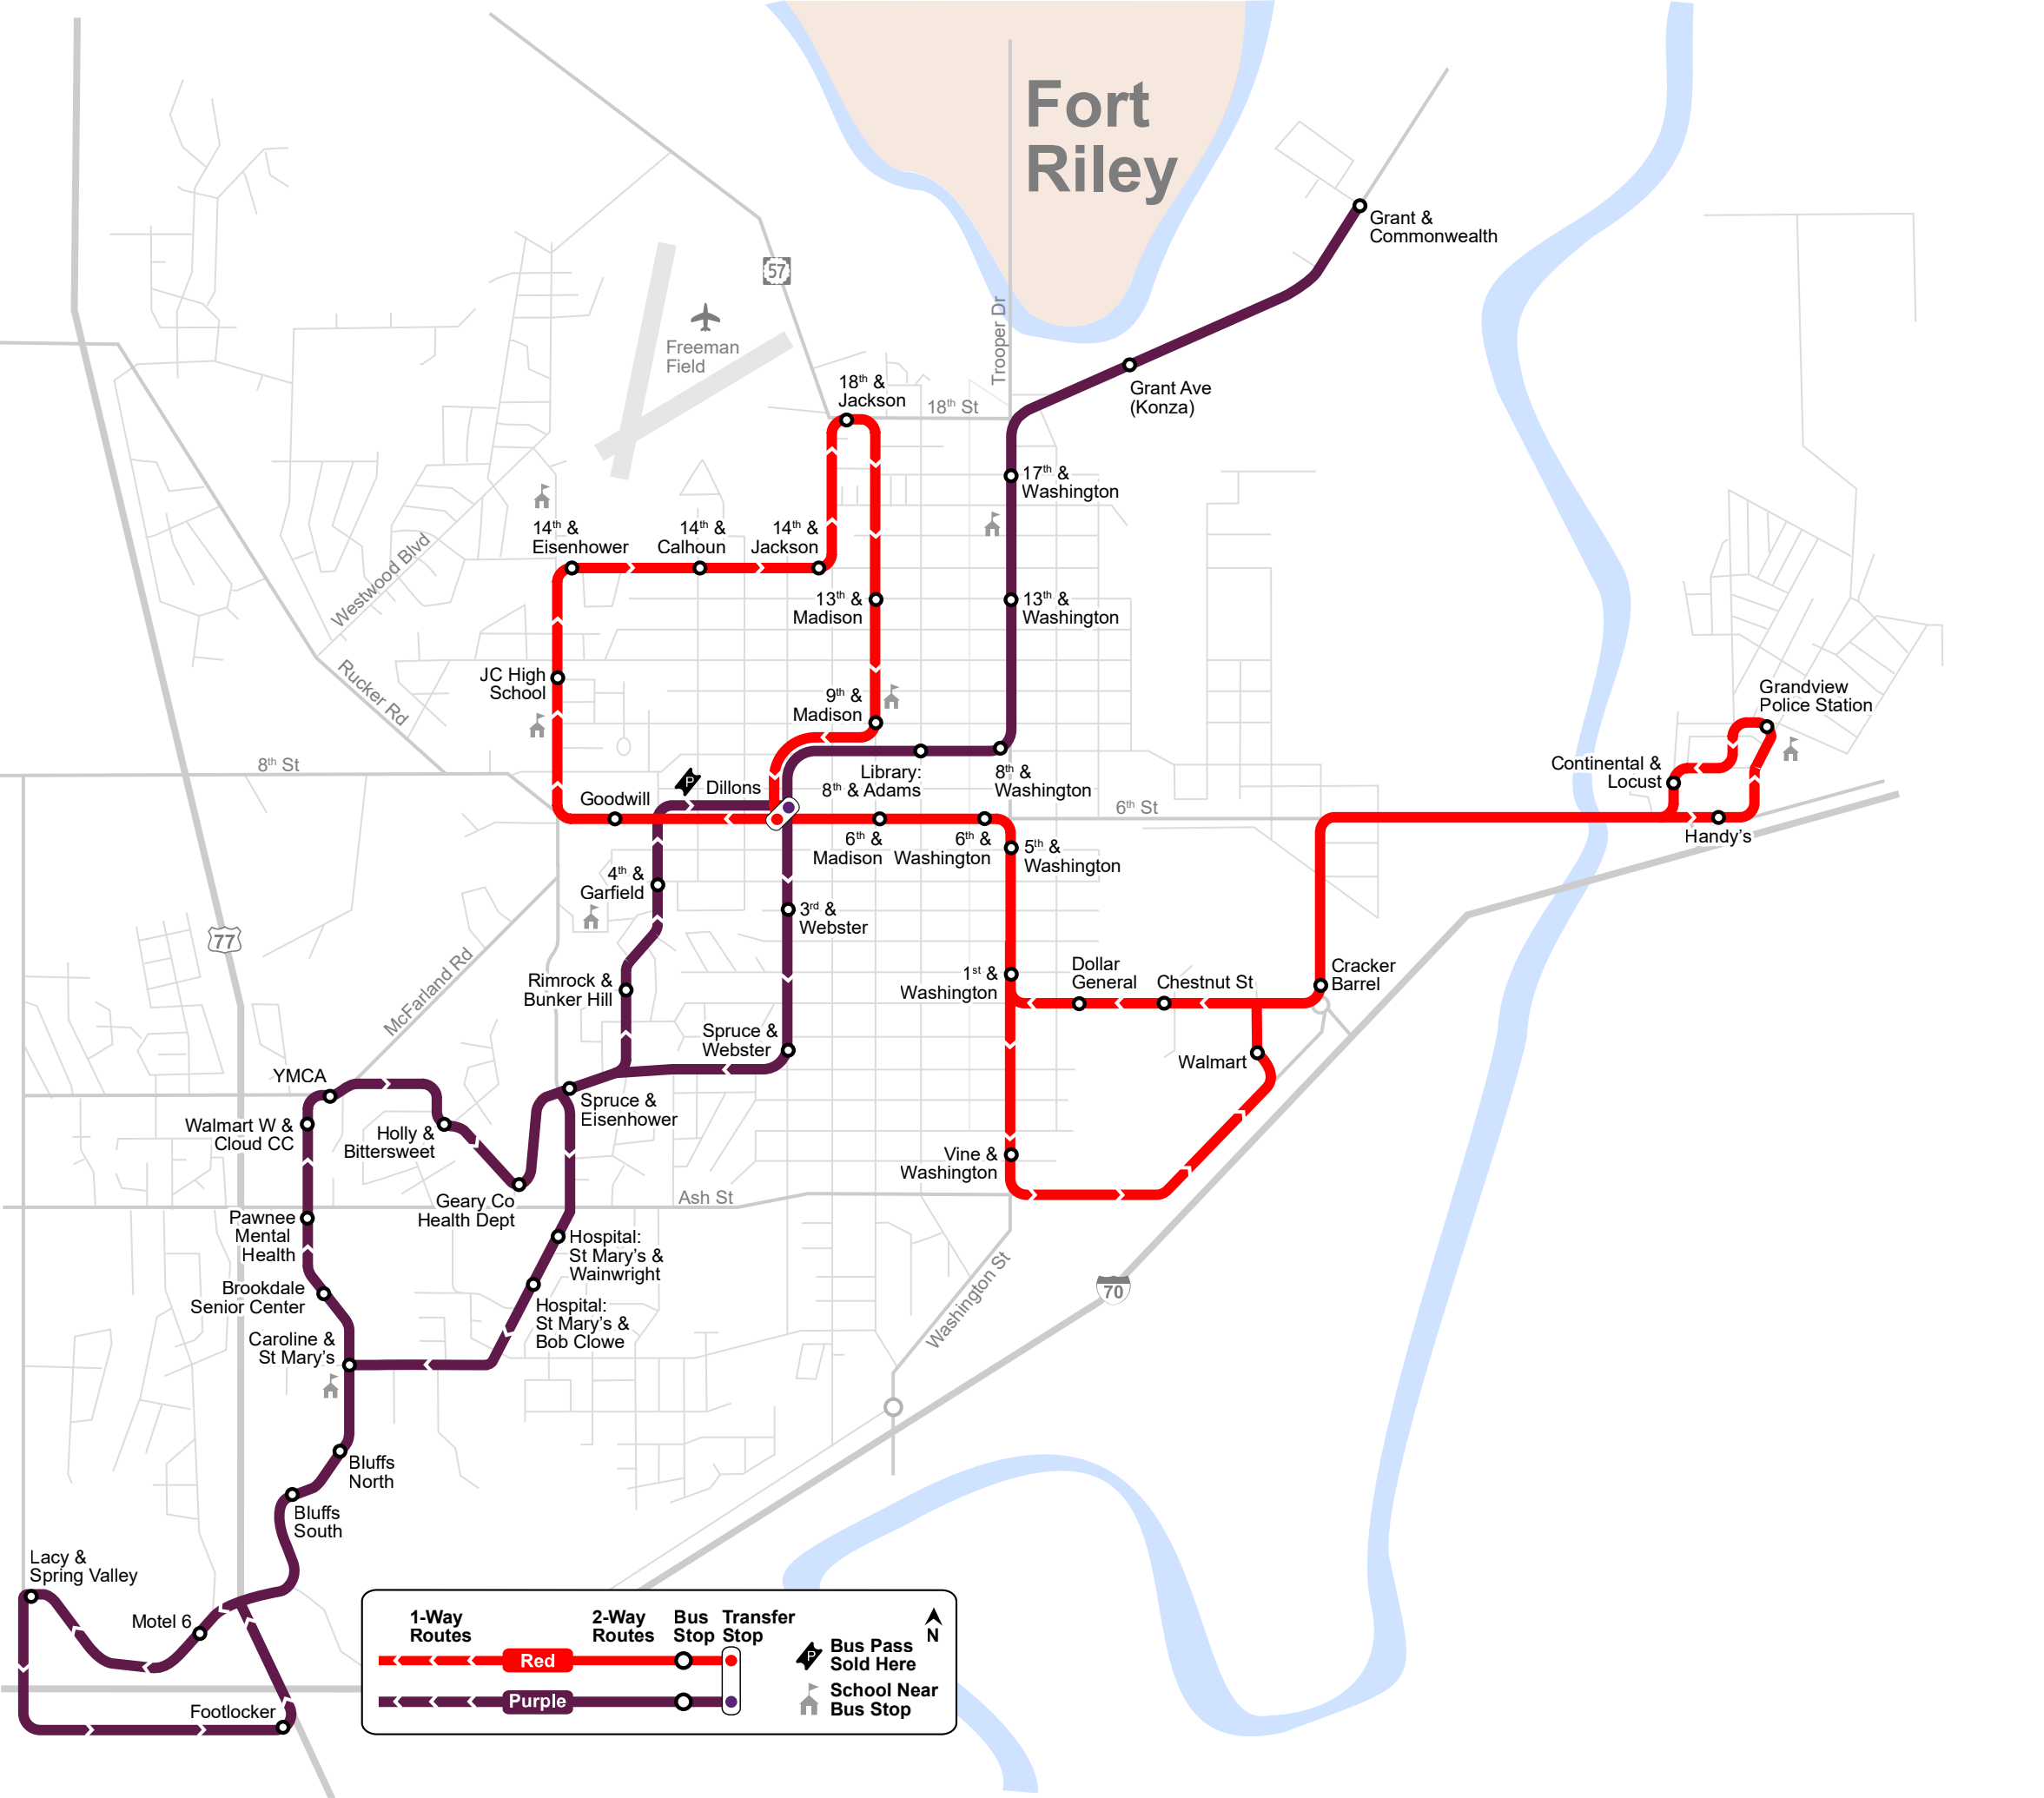

Purple Route

Monday - Friday

7am - 7pm

Red Route

Monday - Friday

7am - 7pm

● ● Transfer to the other Route

↗ Bus passes sold at location

This is temporary. Questions? Call 877.551.6345

Fort Riley

1-Way Routes	2-Way Routes	Bus Stop	Transfer Stop	Bus Pass Sold Here	School Near Bus Stop
Purple	Red				

Map Labels:

- Streets:** Trooper Dr, 18th St, 17th & Washington, 13th & Washington, 8th & Washington, 6th St, 5th & Washington, 1st & Washington, Washington St, 14th & Eisenhower, 14th & Calhoun, 14th & Jackson, 13th & Madison, 9th & Madison, 8th & Adams, 6th & Madison, 6th & Washington, 4th & Garfield, 3rd & Webster, Spruce & Webster, Spruce & Eisenhower, Ash St, 1st & Washington, Dollar General, Chestnut St, Cracker Barrel, Walmart, Vine & Washington, Continental & Locust, Handy's, Grant Ave (Konza), Grant & Commonwealth.
- Landmarks:** Freeman Field, JC High School, Goodwill, Dillons, Library: 8th & Adams, Grandview Police Station, Continental & Locust, Handy's, Cracker Barrel, Walmart, Dollar General, Chestnut St, Cracker Barrel, Walmart, Vine & Washington, Spruce & Webster, Spruce & Eisenhower, Holly & Bittersweet, Geary Co Health Dept, Hospital: St Mary's & Wainwright, Hospital: St Mary's & Bob Clowe, Brookdale Senior Center, Pawnee Mental Health, Walmart W & Cloud CC, YMCA, Bluffs North, Bluffs South, Motel 6, Footlocker, Lacy & Spring Valley.
- Highways:** 57, 77, 70.