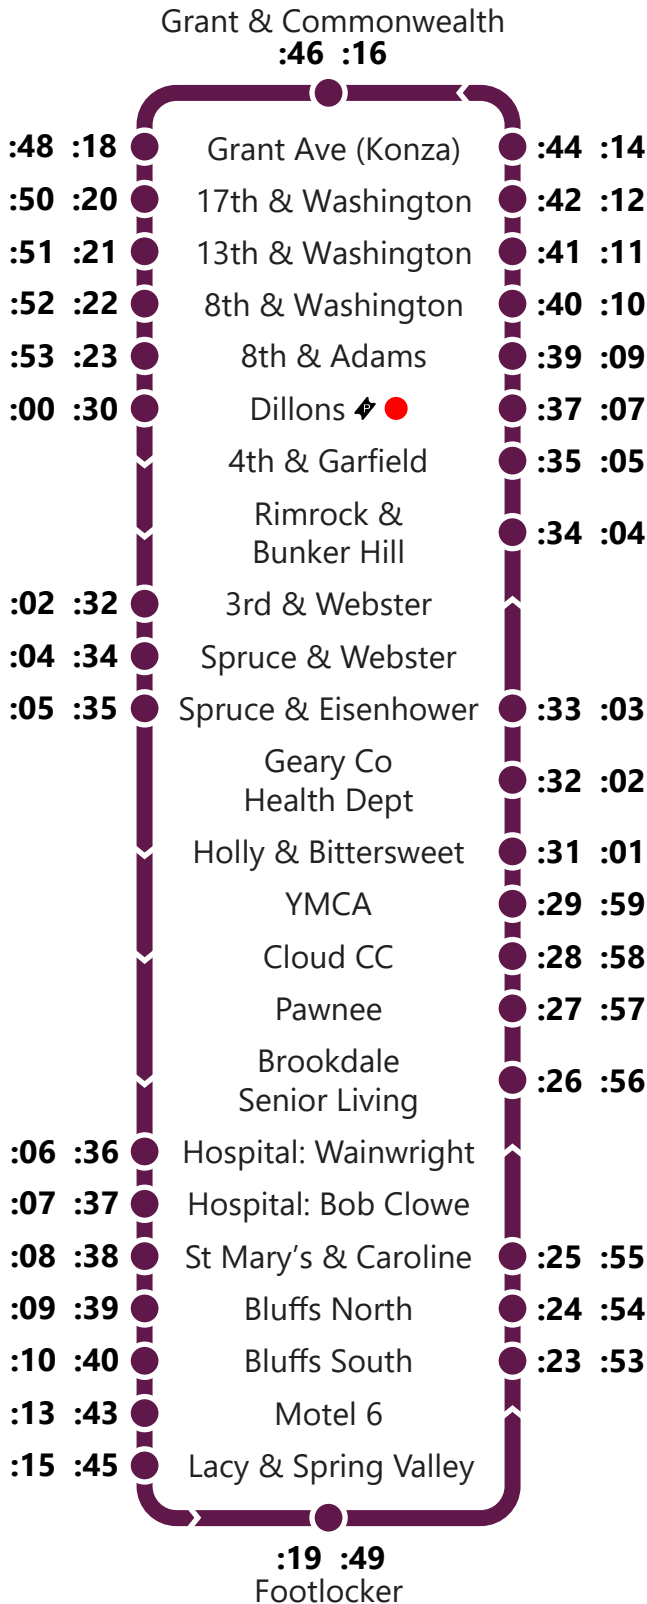

Purple Route

Monday - Friday

7am - 7pm

Red Route

Monday - Friday

7am - 7pm

● ● Transfer to the other Route

↗ Bus passes sold at location

This is temporary. Questions? Call 877.551.6345

Fort Riley

1-Way Routes	2-Way Routes	Bus Stop	Transfer Stop	Bus Pass Sold Here	School Near Bus Stop
Purple	Red				

Map Labels:

- Streets:** Trooper Dr, 18th St, 17th & Washington, 13th & Washington, 8th & Washington, 6th St, 5th & Washington, 1st & Washington, Washington St, 14th & Eisenhower, 14th & Calhoun, 14th & Jackson, 13th & Madison, 9th & Madison, 8th & Adams, 6th & Madison, 6th & Washington, 4th & Garfield, 3rd & Webster, Spruce & Webster, Spruce & Eisenhower, Ash St, 1st & Washington, Dollar General, Chestnut St, Cracker Barrel, Walmart, Vine & Washington, Continental & Locust, Handy's, Grant Ave (Konza), Grant & Commonwealth.
- Landmarks:** Freeman Field, JC High School, Goodwill, Dillons, Library: 8th & Adams, Grandview Police Station, Continental & Locust, Handy's, Cracker Barrel, Walmart, Dollar General, Chestnut St, Cracker Barrel, Walmart, Vine & Washington, Spruce & Webster, Spruce & Eisenhower, Holly & Bittersweet, Geary Co Health Dept, Hospital: St Mary's & Wainwright, Hospital: St Mary's & Bob Clowe, Brookdale Senior Center, Pawnee Mental Health, Walmart W & Cloud CC, YMCA, Bluffs North, Bluffs South, Motel 6, Footlocker, Lacy & Spring Valley.
- Highways:** 57, 77, 70.