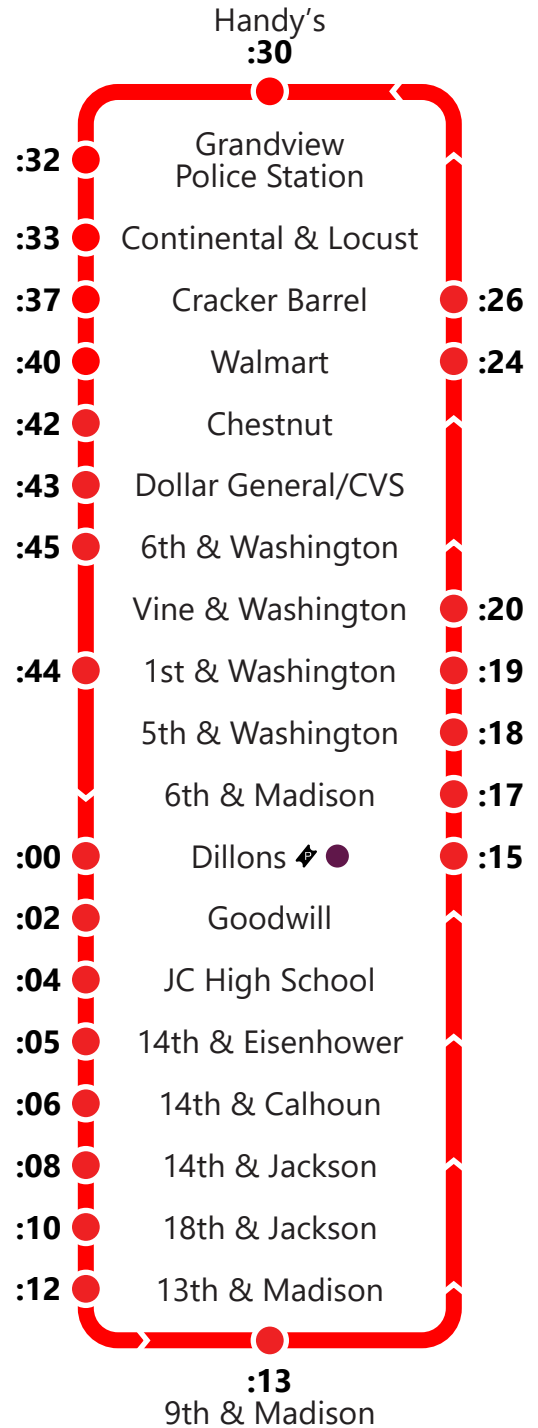

Purple Route

Monday - Friday

7am - 7pm

Red Route

Monday - Friday

7am - 7pm

● ● Transfer to the other Route

↗ Bus passes sold at location

This is temporary. Questions? Call 877.551.6345

Fort Riley

1-Way Routes	2-Way Routes	Bus Stop	Transfer Stop	Bus Pass Sold Here	School Near Bus Stop
Purple	Red				

Map Labels:

- Streets:** Trooper Dr, 18th St, 17th & Washington, 13th & Washington, 8th & Washington, 6th St, 5th & Washington, 1st & Washington, Washington St, 14th & Eisenhower, 14th & Calhoun, 14th & Jackson, 13th & Madison, 9th & Madison, 8th & Adams, 6th & Madison, 6th & Washington, 4th & Garfield, 3rd & Webster, Spruce & Webster, Spruce & Eisenhower, Ash St, 1st & Washington, Dollar General, Chestnut St, Cracker Barrel, Walmart, Vine & Washington, Continental & Locust, Handy's, Grant Ave (Konza), Grant & Commonwealth.
- Landmarks:** Freeman Field, JC High School, Goodwill, Dillons, Library: 8th & Adams, Grandview Police Station, Continental & Locust, Handy's, Cracker Barrel, Walmart, Dollar General, Chestnut St, Cracker Barrel, Walmart, Vine & Washington, Spruce & Webster, Spruce & Eisenhower, Holly & Bittersweet, Geary Co Health Dept, Hospital: St Mary's & Wainwright, Hospital: St Mary's & Bob Clowe, Brookdale Senior Center, Pawnee Mental Health, Walmart W & Cloud CC, YMCA, Bluffs North, Bluffs South, Motel 6, Footlocker, Lacy & Spring Valley.
- Highways:** 57, 77, 70.